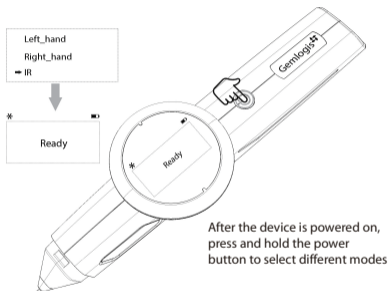

QUICK START GUIDE

BLEU
LED Color Stone Referential Meter

Model No.: GEM-0008-01

V-01B

IN THE BOX:

1x BLEU

1x Charging Cable

1x Charger

HOW TO OPERATE:

①

Press the On/Off button

②

Connect the Gemlogis Tester with IR function (CIEL / MANTIS)

Perform test on stone with CIEL / MANTIS

Select the color of the stone where necessary

5

Result will be displayed. Restart to test more stones
Power Off: Press and hold On/Off Button for >1 sec

6

Plug in adapter to recharge the device

PRODUCT FEATURES:

- 3.5" colour high resolution Liquid Crystal Display with Resistive Touch Screen Function.
- Wide variety of color gemstones for test reference.
- Wireless IR connection with either the Gemlogis CIEL / MANTIS.
- Long Battery Life with Auto-Power Off function.
- Reference Test Discs for Diamond, Simulant & CZ to ensure the tester provides accurate results.
- Automatic power down to optimize battery life span , The tester goes into sleep mode after 10 minutes of inactivity.