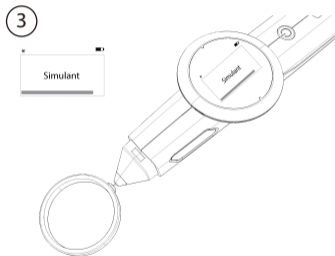

QUICK START GUIDE

BLEU
LED Color Stone Referential Meter

Model No.: GEM-0008-01

V-01B

IN THE BOX:

1x BLEU

1x Charging Cable

1x Charger

HOW TO OPERATE:

①

Press the On/Off button

②

Connect the Gemlogis Tester with IR function (CIEL / MANTIS)

Perform test on stone with CIEL / MANTIS

Select the color of the stone where necessary

5

Result will be displayed. Restart to test more stones
Power Off: Press and hold On/Off Button for >1 sec

6

Plug in adapter to recharge the device

PRODUCT FEATURES:

- 3.5" colour high resolution Liquid Crystal Display with Resistive Touch Screen Function.
- Wide variety of color gemstones for test reference.
- Wireless IR connection with either the Gemlogis CIEL / MANTIS.
- Long Battery Life with Auto-Power Off function.
- Reference Test Discs for Diamond, Simulant & CZ to ensure the tester provides accurate results.
- Automatic power down to optimize battery life span , The tester goes into sleep mode after 10 minutes of inactivity.

Product Dimension (mm):	126L x 96W x 23.2H
Weight (g):	18.5±5g
Battery Info:	YT751448(Lithium-Polymer Battery 3.7V 900 mAh)
Operating Time (Hrs):	5hrs non-stop. 1440hrs standby

DISCLAIMERS & LIMITATION OF LIABILITY: