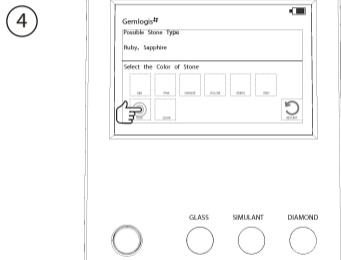

HOW TO OPERATE:

①

Press the On/Off button

②

Connect the Gemlogis Tester with IR function (CIEL / MANTIS)

Perform test on stone with CIEL / MANTIS

Select the color of the stone where necessary

5

Result will be displayed. Restart to test more stones
Power Off: Press and hold On/Off Button for >1 sec

6

Plug in adapter to recharge the device

PRODUCT FEATURES:

- 3.5" colour high resolution Liquid Crystal Display with Resistive Touch Screen Function.
- Wide variety of color gemstones for test reference.
- Wireless IR connection with either the Gemlogis CIEL / MANTIS.
- Long Battery Life with Auto-Power Off function.
- Reference Test Discs for Diamond, Simulant & CZ to ensure the tester provides accurate results.
- Automatic power down to optimize battery life span , The tester goes into sleep mode after 10 minutes of inactivity.